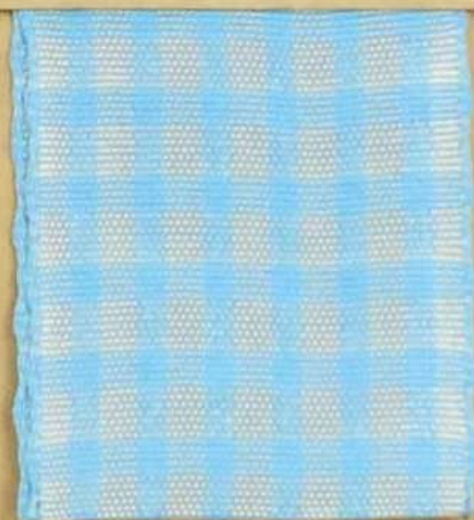

2586
6 / 10 / 15 / 25 / 40mm
25m

Jette

Made in Germany

MABELLA
Decorbänder

325

110

615

660

420

430

750

550