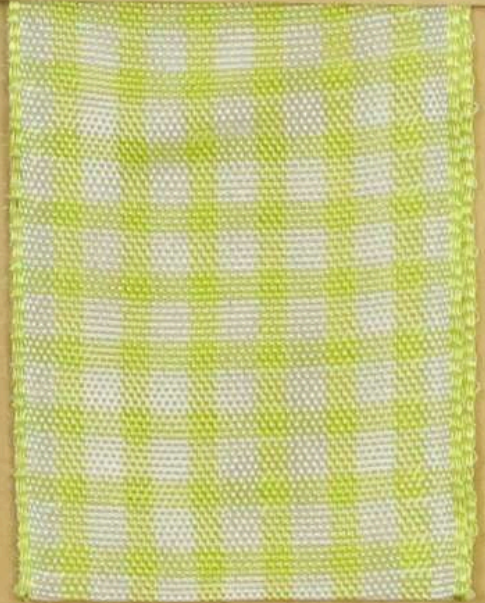

2586
6 / 10 / 15 / 25 / 40mm
25m

Jette

Made in Germany

MABELLA
Decorbänder

300

360

115

500

515

215

265

505