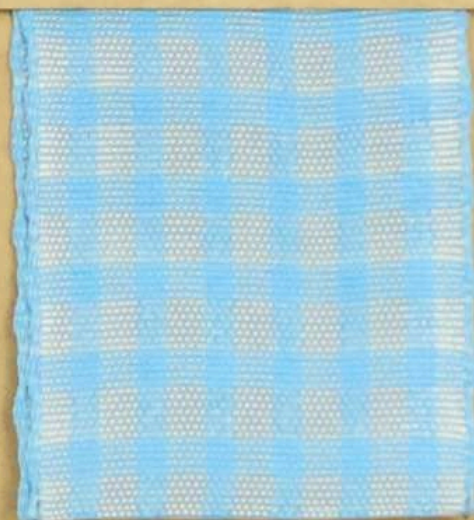

2586
6 / 10 / 15 / 25 / 40mm
25m

Jette

Made in Germany

MABELLA
Decorbänder

325

110

615

660

420

430

750

550