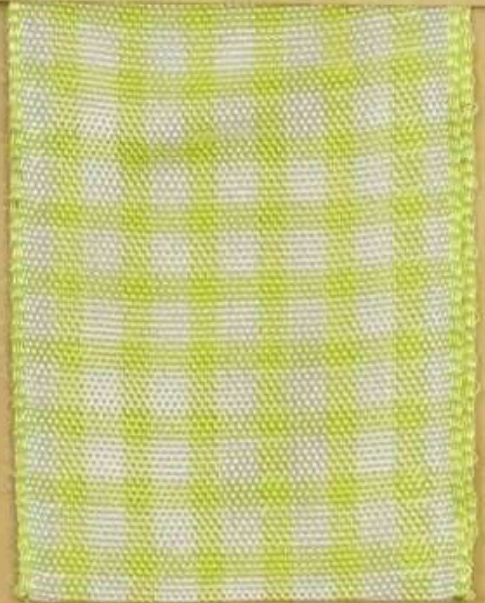

2586
6 / 10 / 15 / 25 / 40mm
25m

Jette

Made in Germany

MABELLA
Decorbänder

300

360

115

500

515

215

265

505